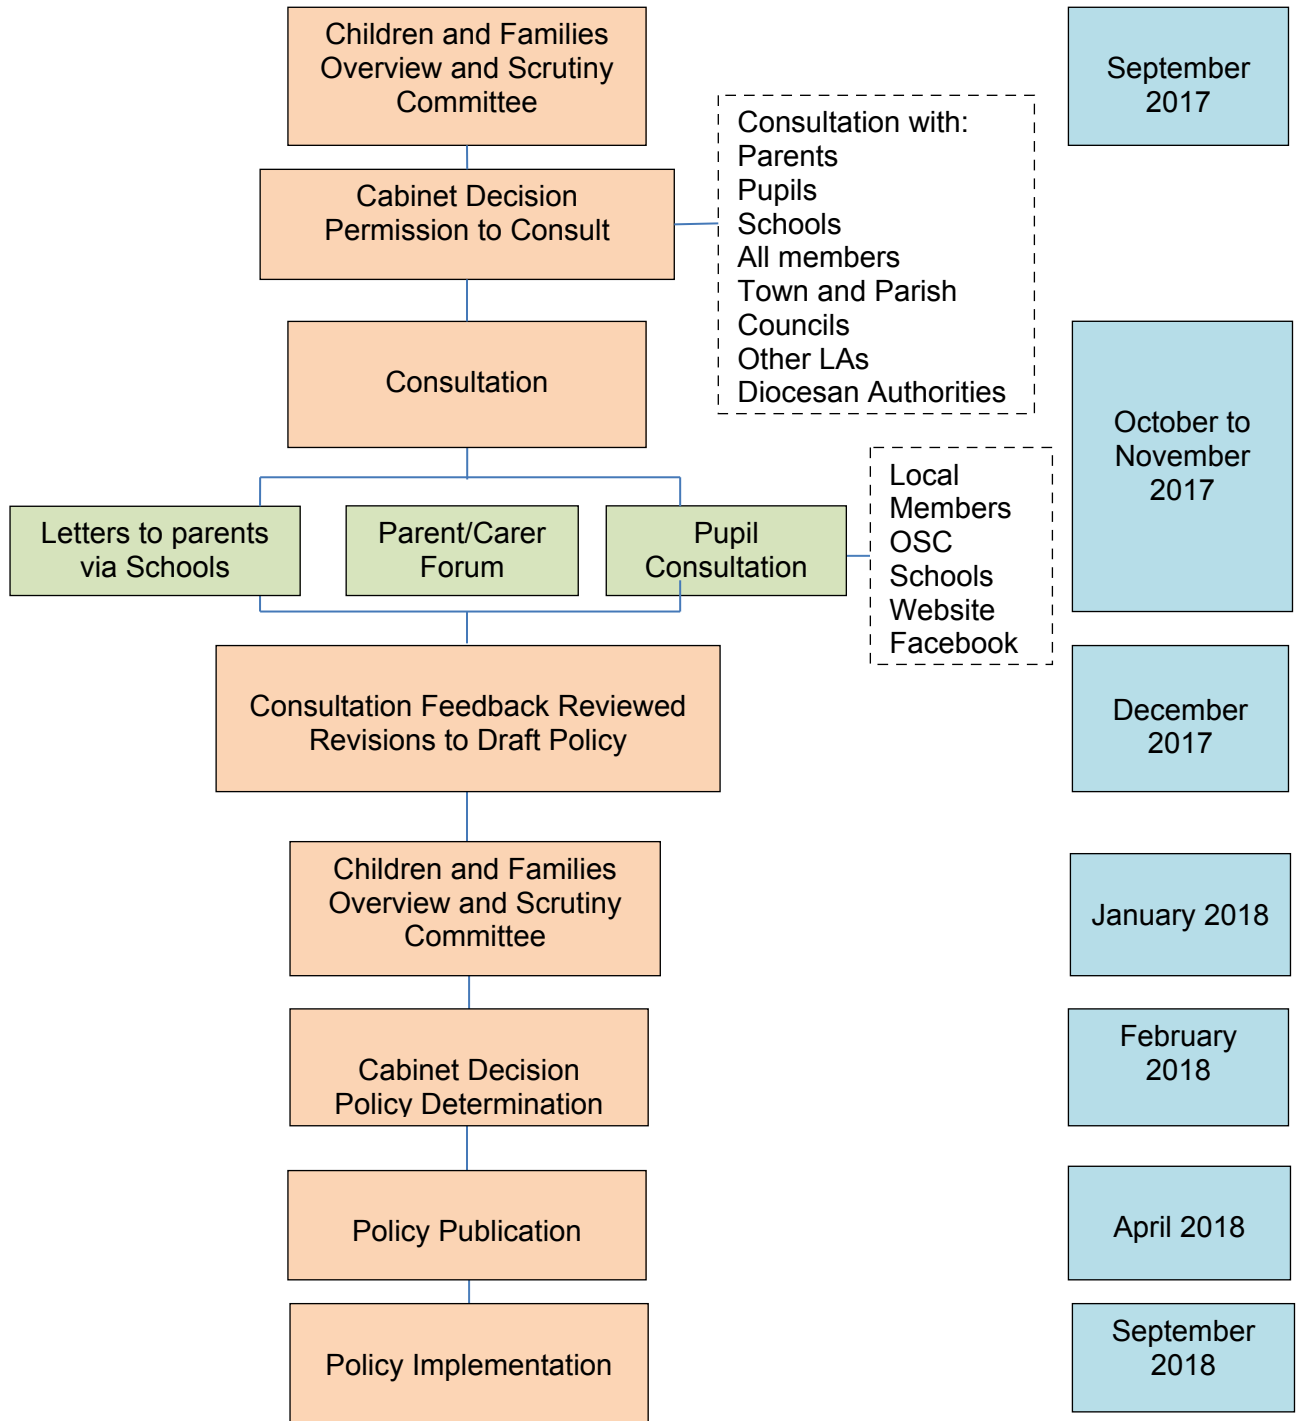

Compulsory School Age Education Travel Policy Programme

OFFICIAL