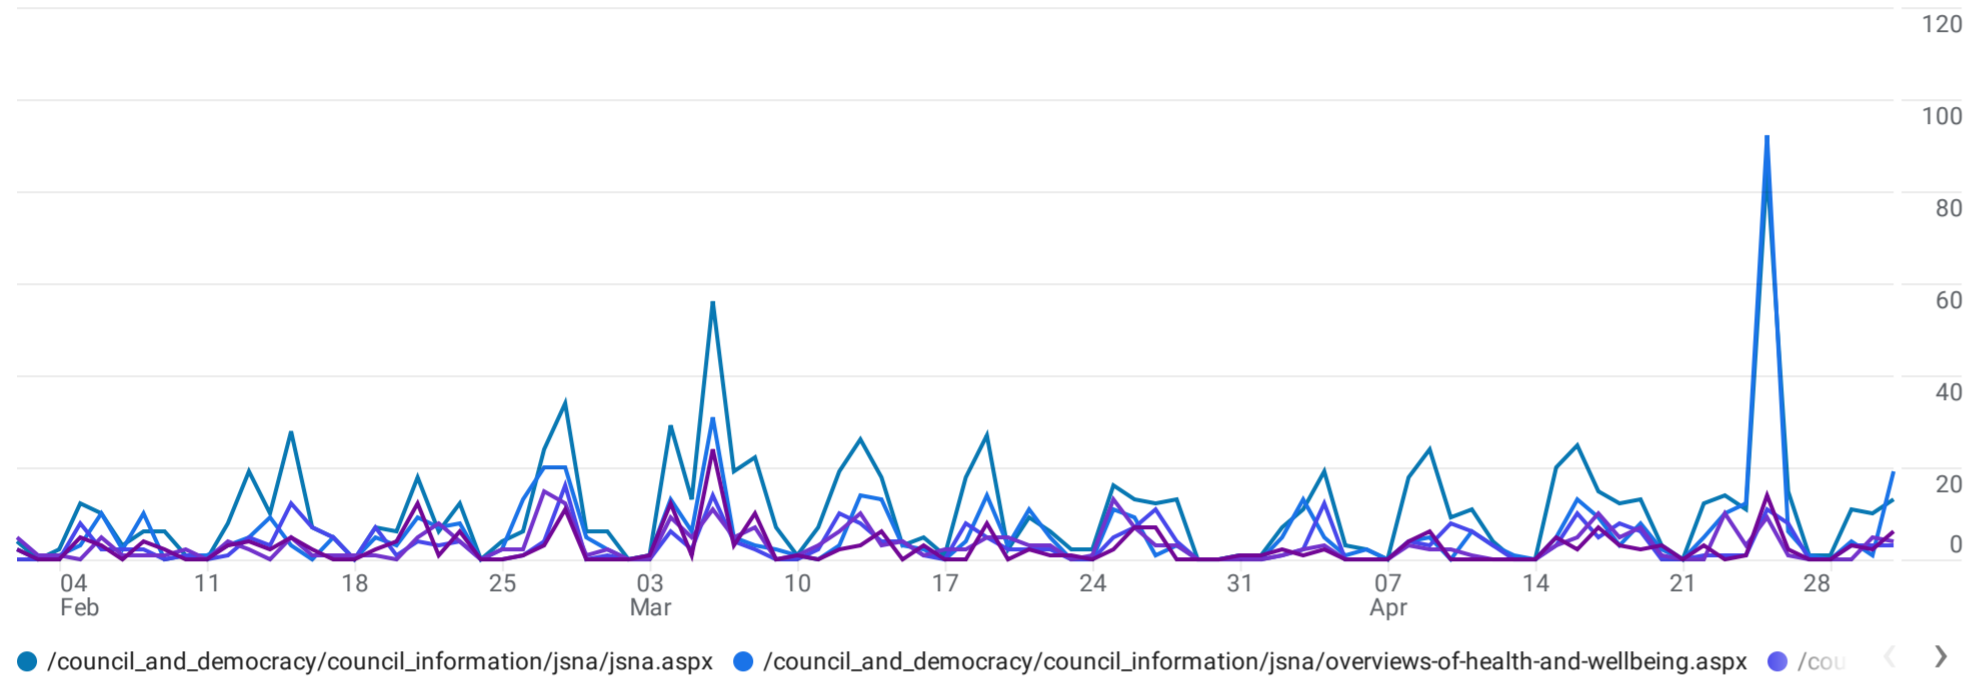

All Users [Add comparison](#)

Last 90 days 2 Feb - 1 May 2024

Pages and screens: Page path and screen class

Page path and screen clas...

Views by Page path and screen class over time

Views by Page path and screen class