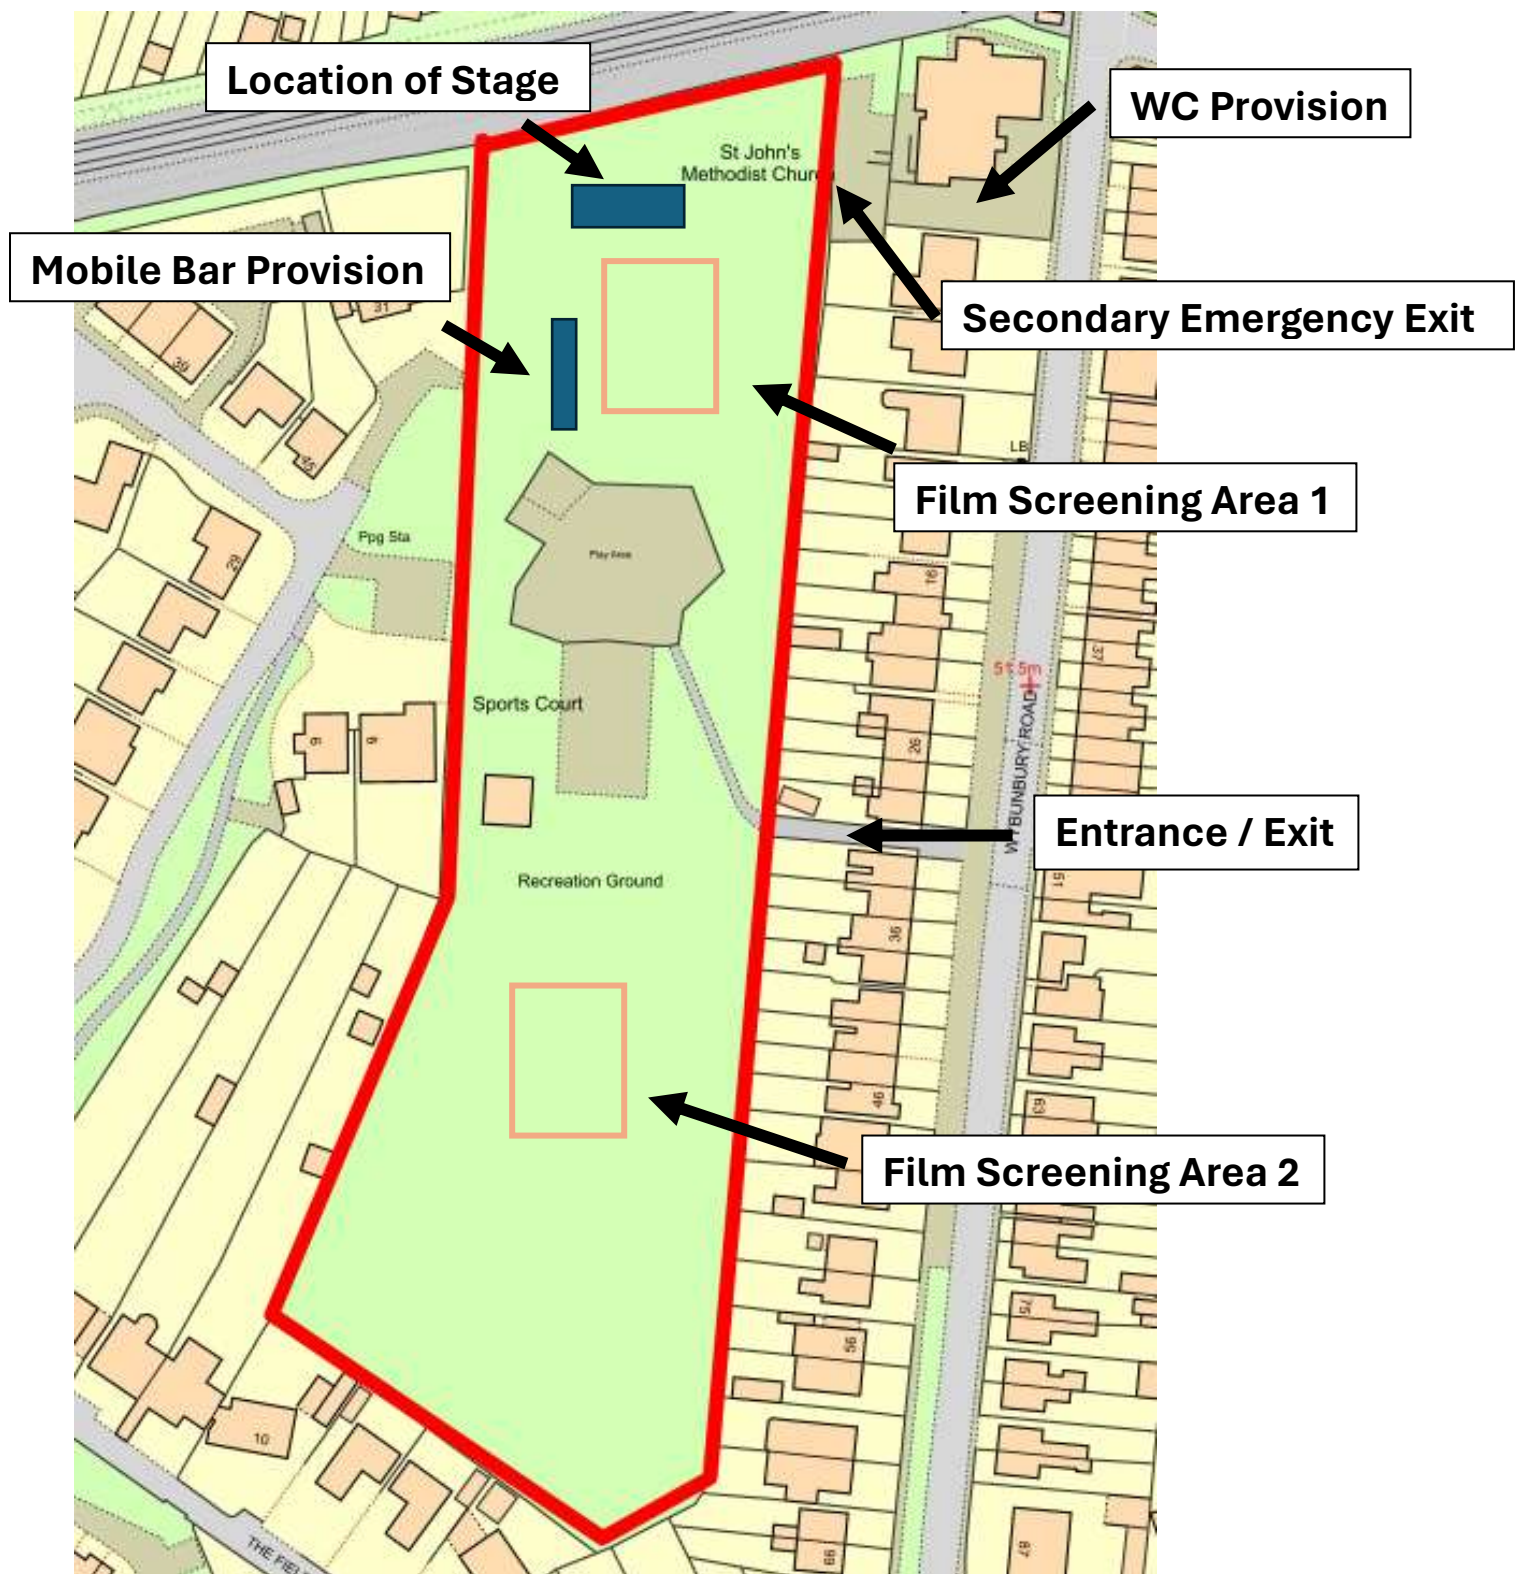

## Premises Plan

Lettie Spencer Playing Field  
Wybunbury Road  
Willaston  
CW5 7JF

The premises are a grassed field with a tarmac ball court, an enclosed tarmac/safety surface play area and a seating pavilion. A tarmac drive entrance leads to a path.

4 picnic tables are permanently situated within the field. During events, additional tables and chairs are available.