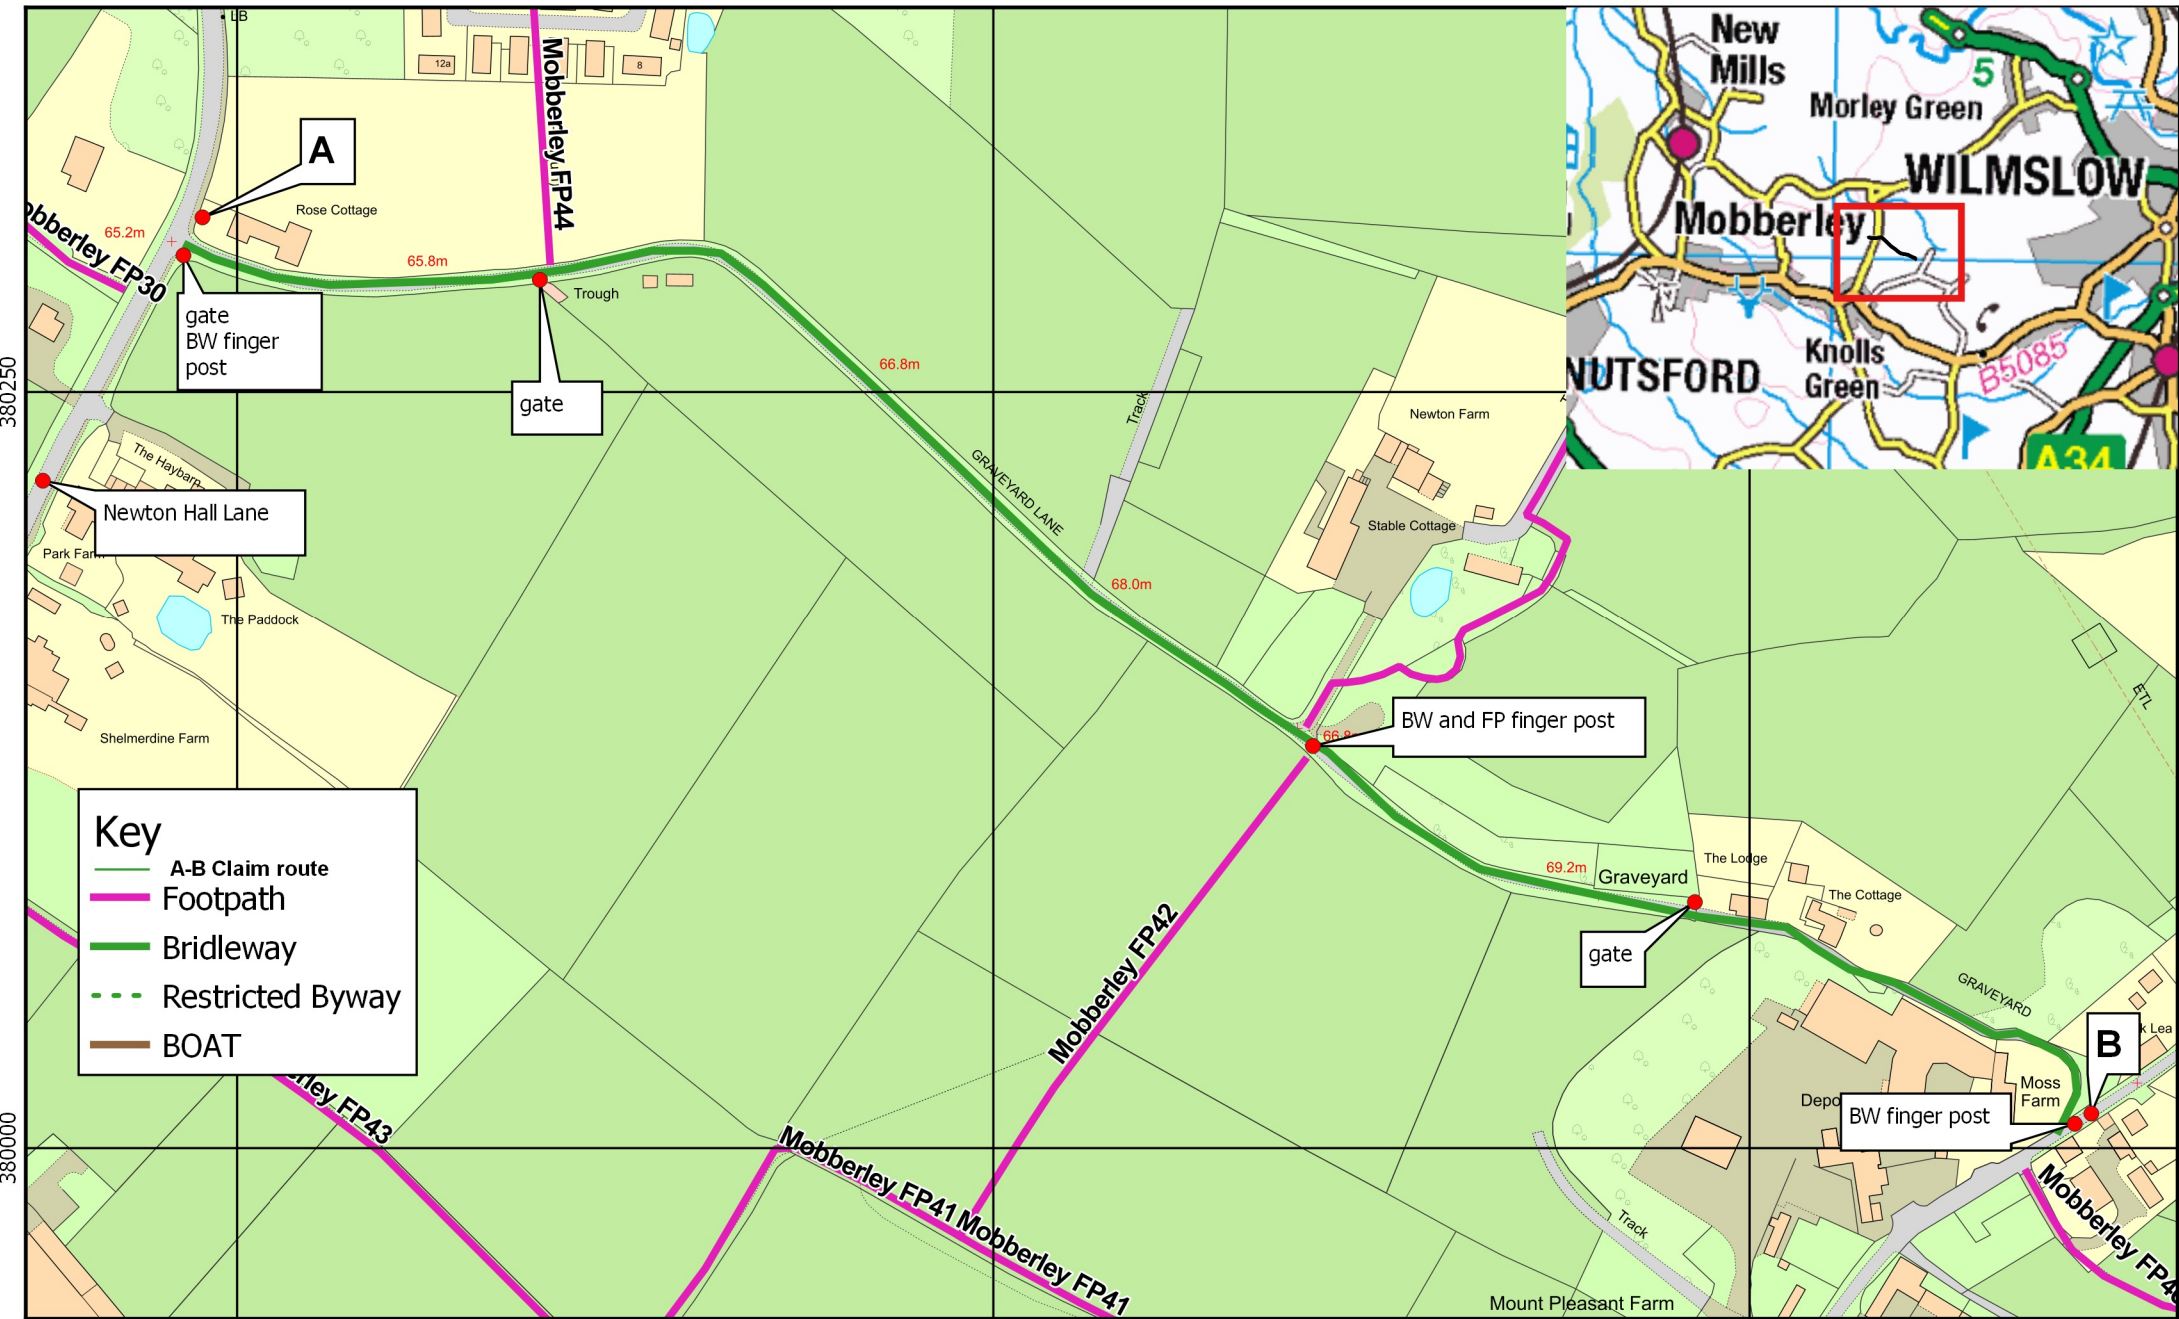

380500

380750

381000

Key

- A-B Claim route
- Footpath
- Bridleway
- - - Restricted Byway
- BOAT

1:2500

Wildlife and Countryside Act 1981
 Application MA-5-222: to add a bridleway to the parish of Mobberley

Plan No.
WCA/34

This is a working copy of the definitive map and should not be used for legal purposes