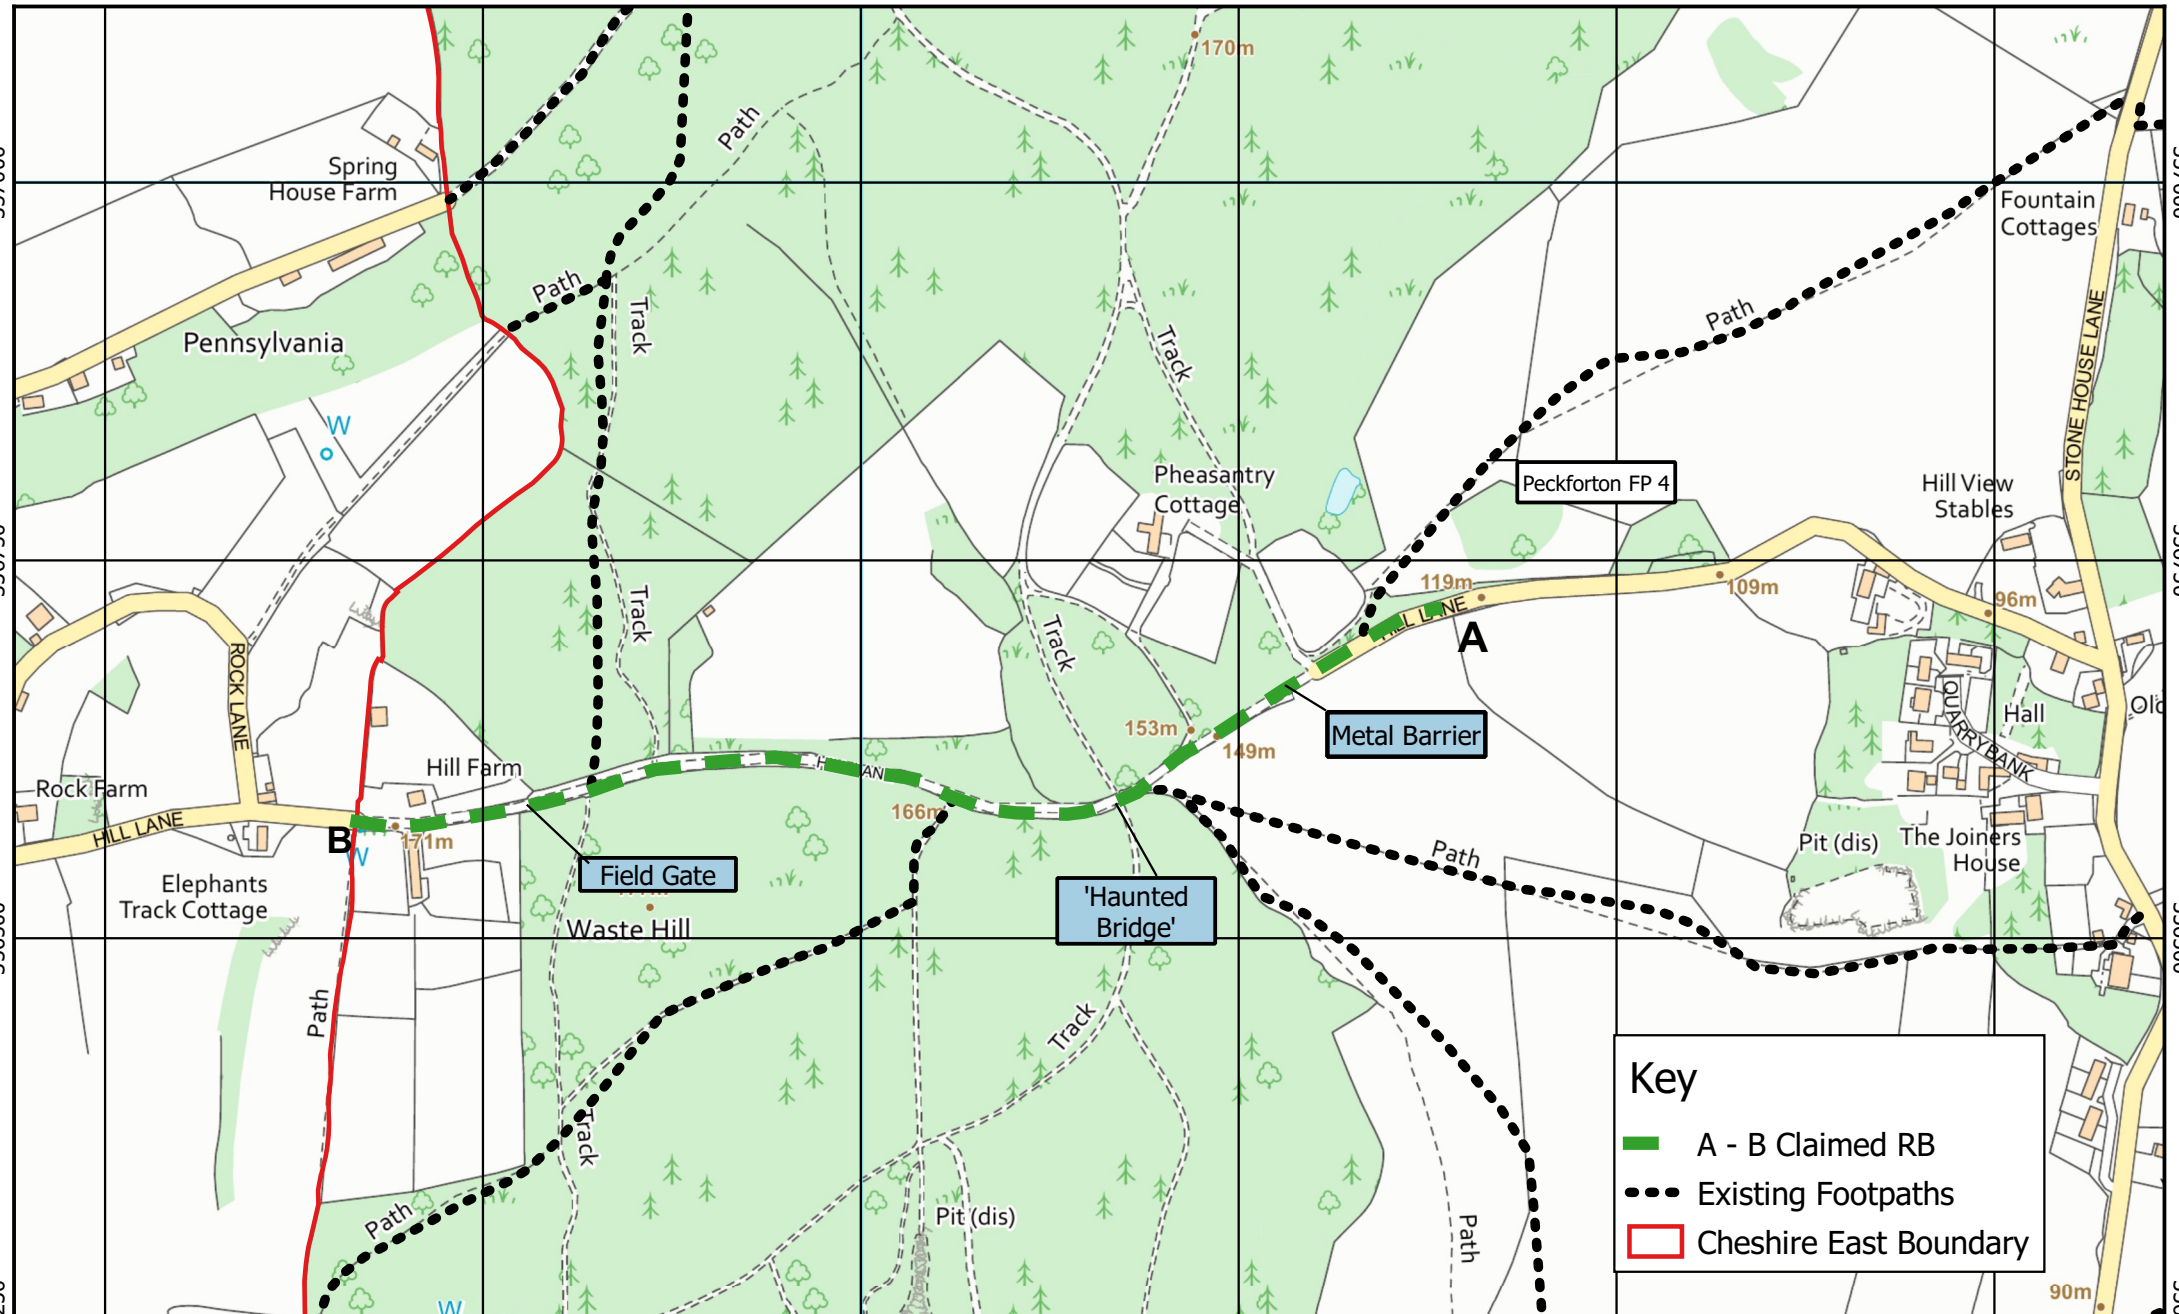

# Upgrade of FP 15 Peckforton to Restricted Byway s.53 Wildlife & Countryside Act 1981

Plan No.  
WCA/023

This is a working copy of the definitive map and should not be used for legal purposes

**Key**

- - - A - B Claimed RB
- . . . Existing Footpaths
- Cheshire East Boundary