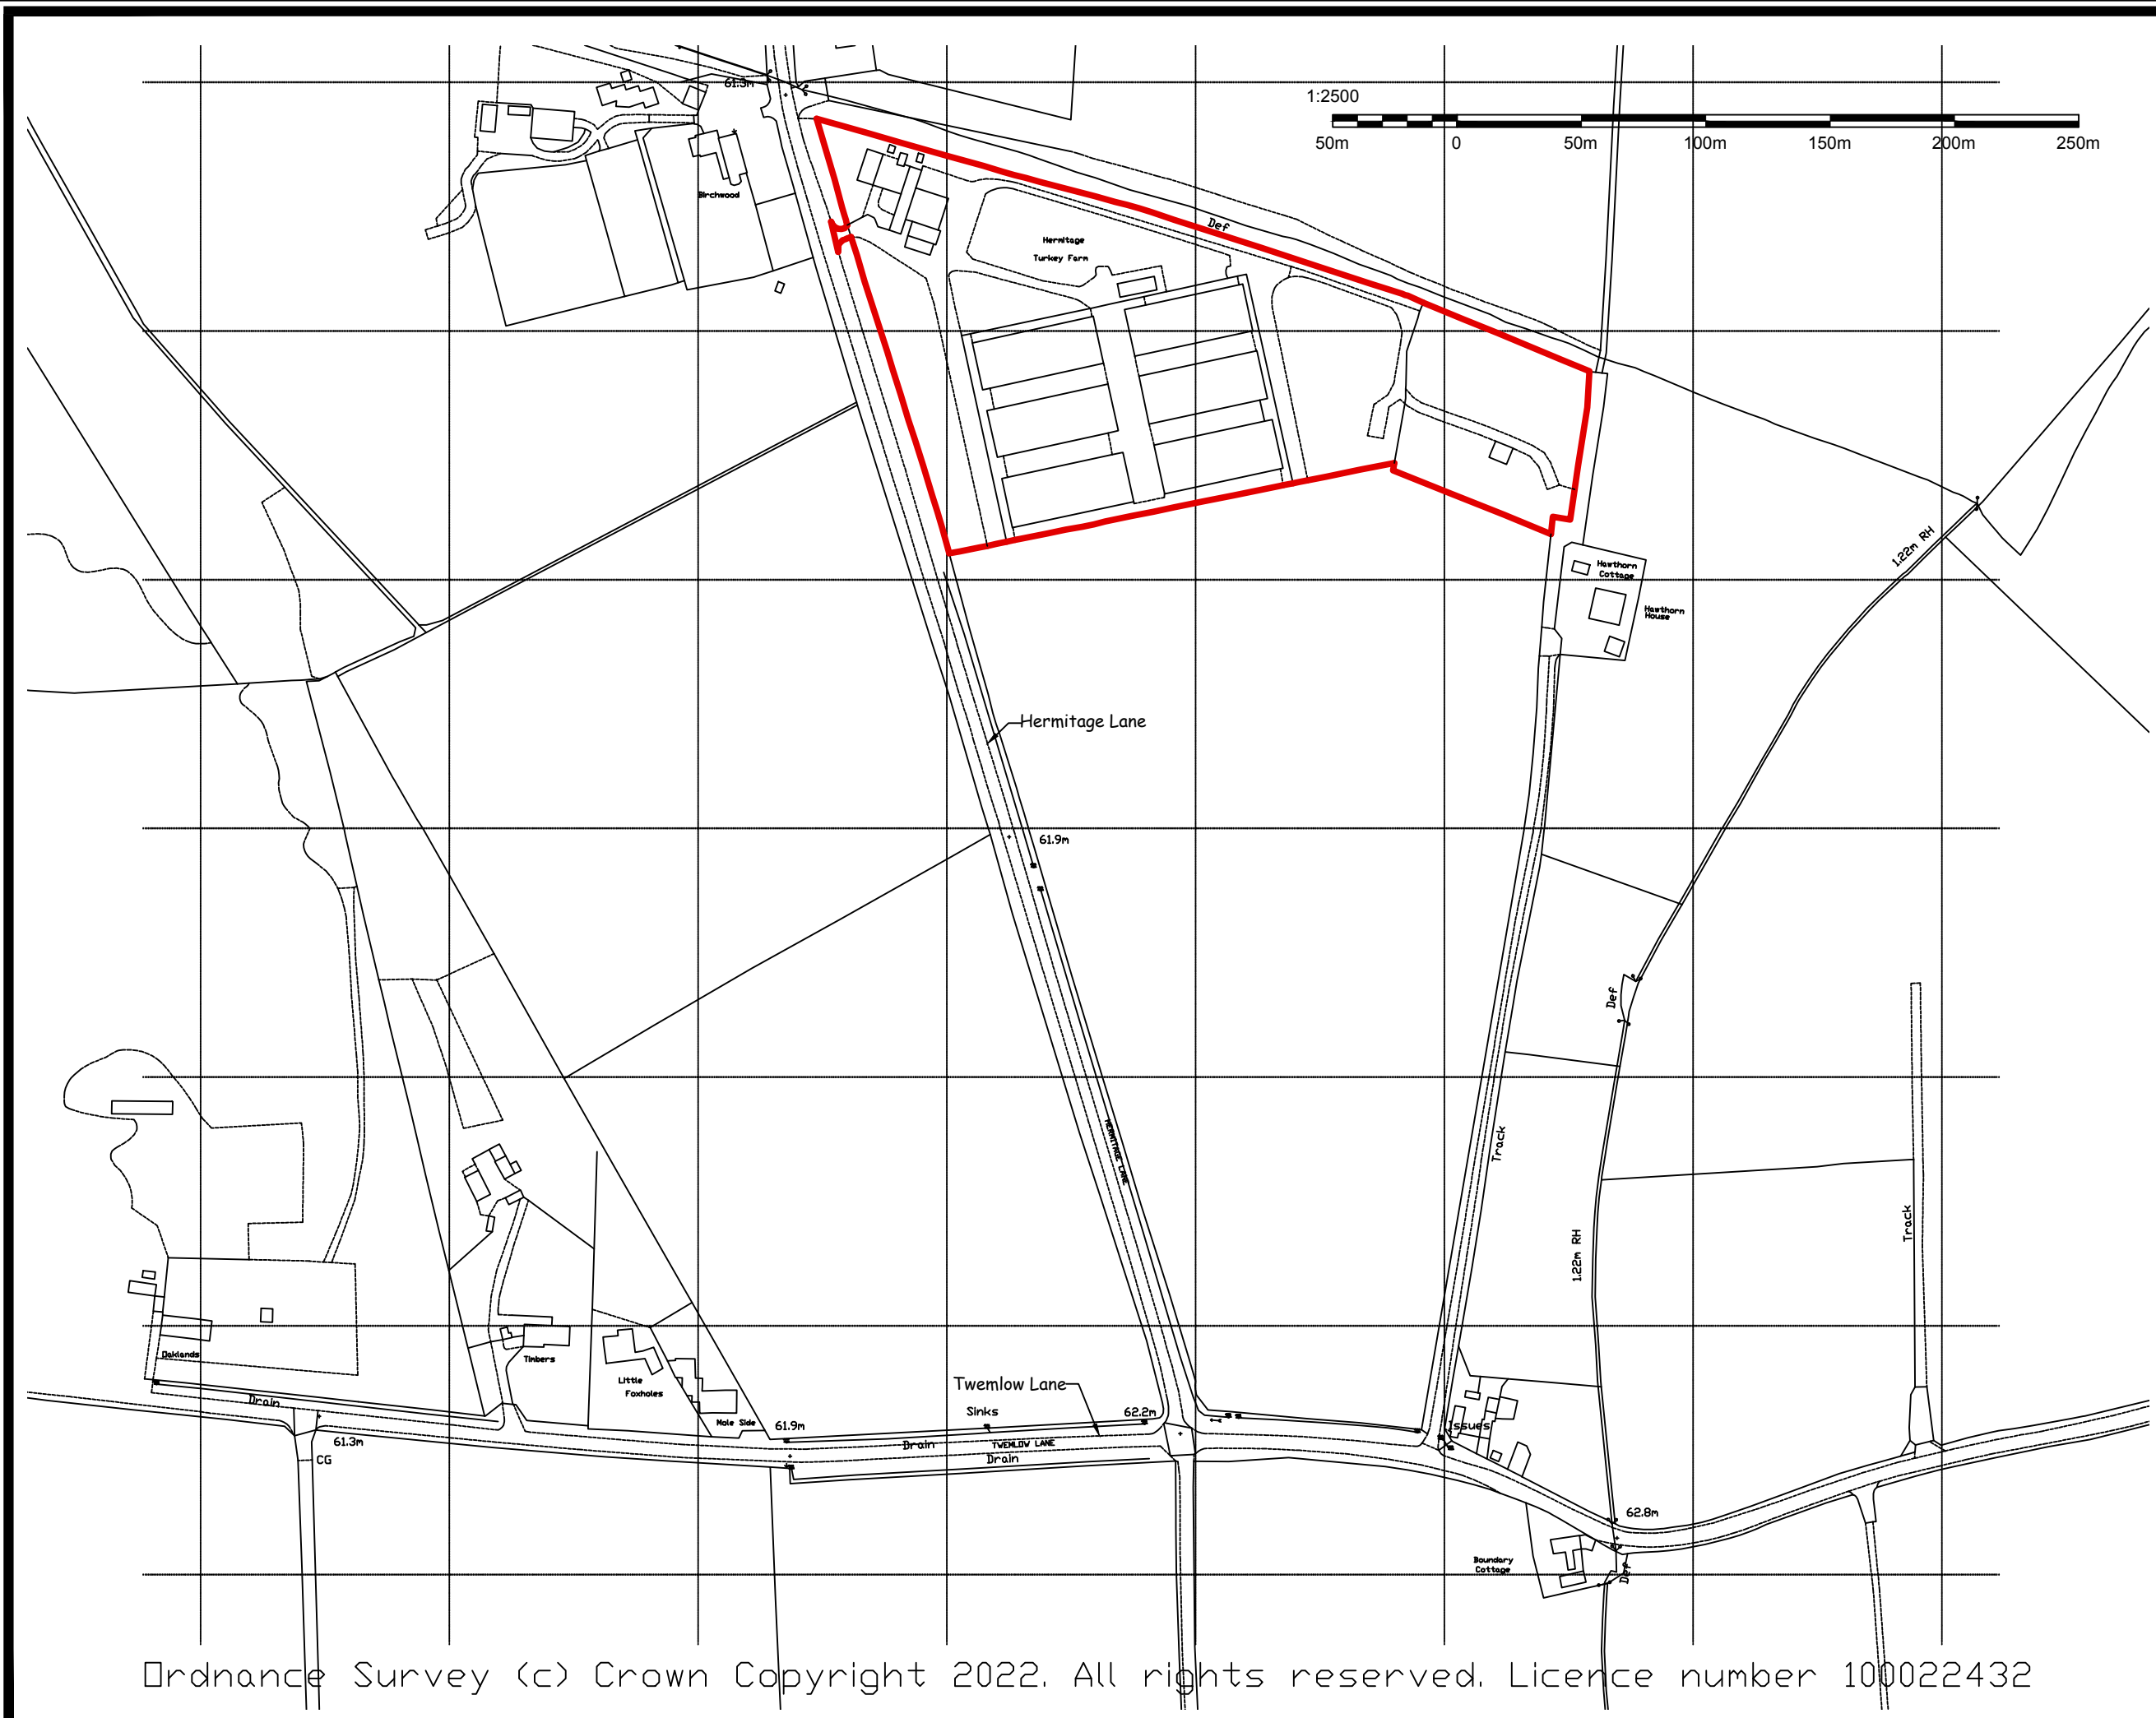

Station Farm Offices
Wansford Road
Nafferton
Driffield
East Yorkshire
YO25 8NJ

T : 01377 253363
E : mail@ianpick.co.uk
W : www.ianpickassociates.co.uk

CLIENT
Aviagen Turkeys Ltd
Chowley 5
Chowley Oak Business Park
Tattenhall
Cheshire
CH3 9GA

JOB TITLE
Redevelopment of Hermitage
Turkey Farm, CW4 8HA

DWG. TITLE
Location Plan

SCALE 1=2500
DRN IP

DWG. NUMBER
IP/ATL/02

DATE Jan 23
REV -