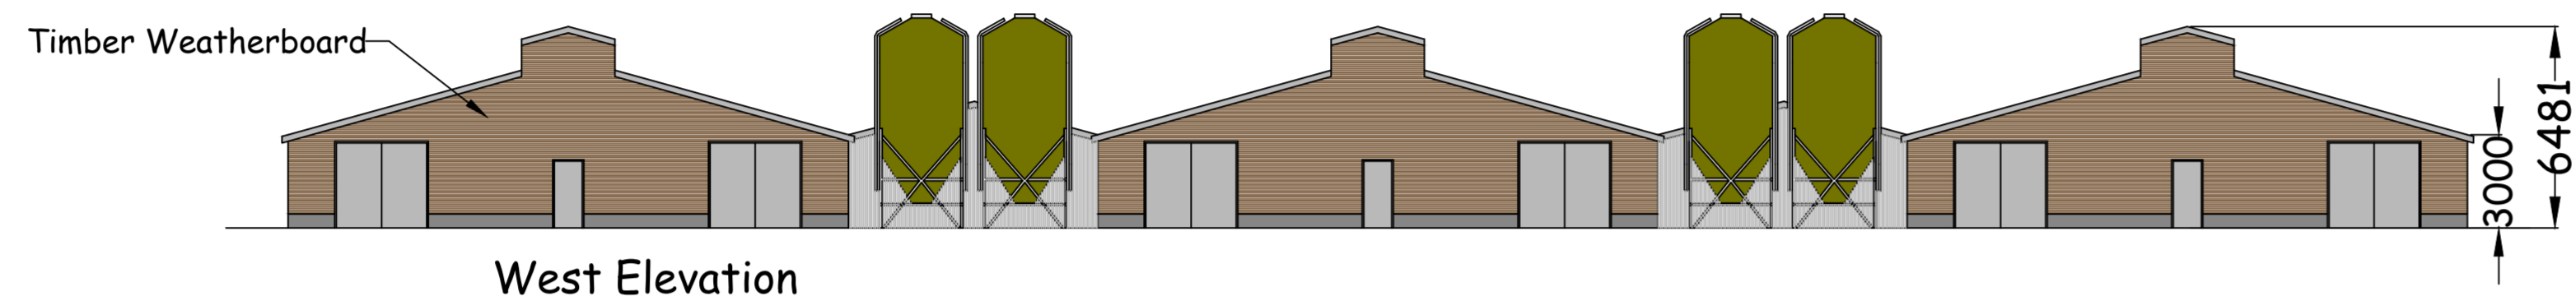

DWG. TITLE
Proposed Site Plan A1

SCALE 1=500

DRN IP

DWG. NUMBER
IP/ATL/03

DATE Feb 23

REV -

West Elevation

East Elevation