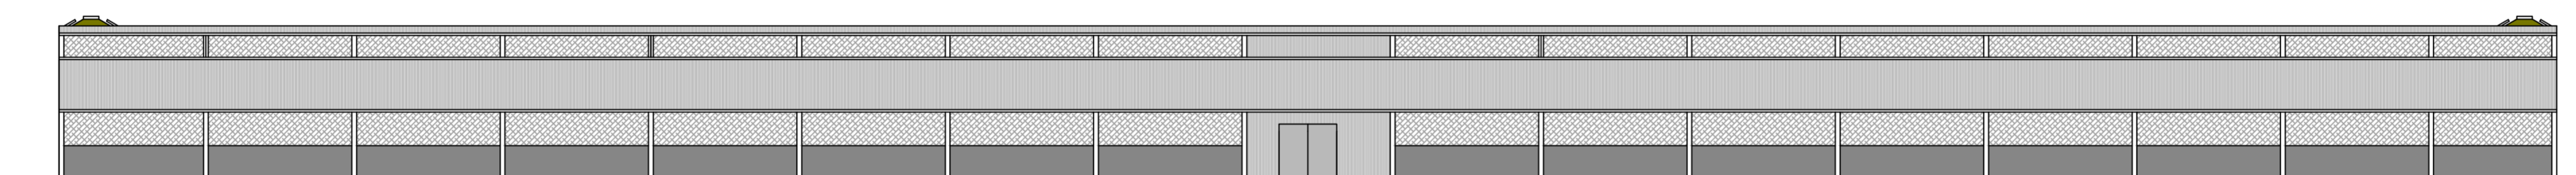

North Elevation

South Elevation

IAN PICK ASSOCIATES LTD
Specialist Agricultural & Rural Planning Consultants

Station Farm Offices
Wansford Road
Nafferton
Drifffield
East Yorkshire
YO25 8NJ

T : 01377 253363
E : mail@ianpick.co.uk
W : www.ianpickassociates.co.uk

CLIENT

Aviagen Turkeys Ltd
Chowley 5
Chowley Oak Business Park
Tattenhall
Cheshire
CH3 9GA

JOB TITLE

Redevelopment of Hermitage
Turkey Farm, CW4 8HA

DWG. TITLE

Proposed Elevations A1

SCALE

1=200

DRN

IP

DWG. NUMBER

IP/ATL/04

DATE

Feb 23

REV

-

SCALE BAR 1:200