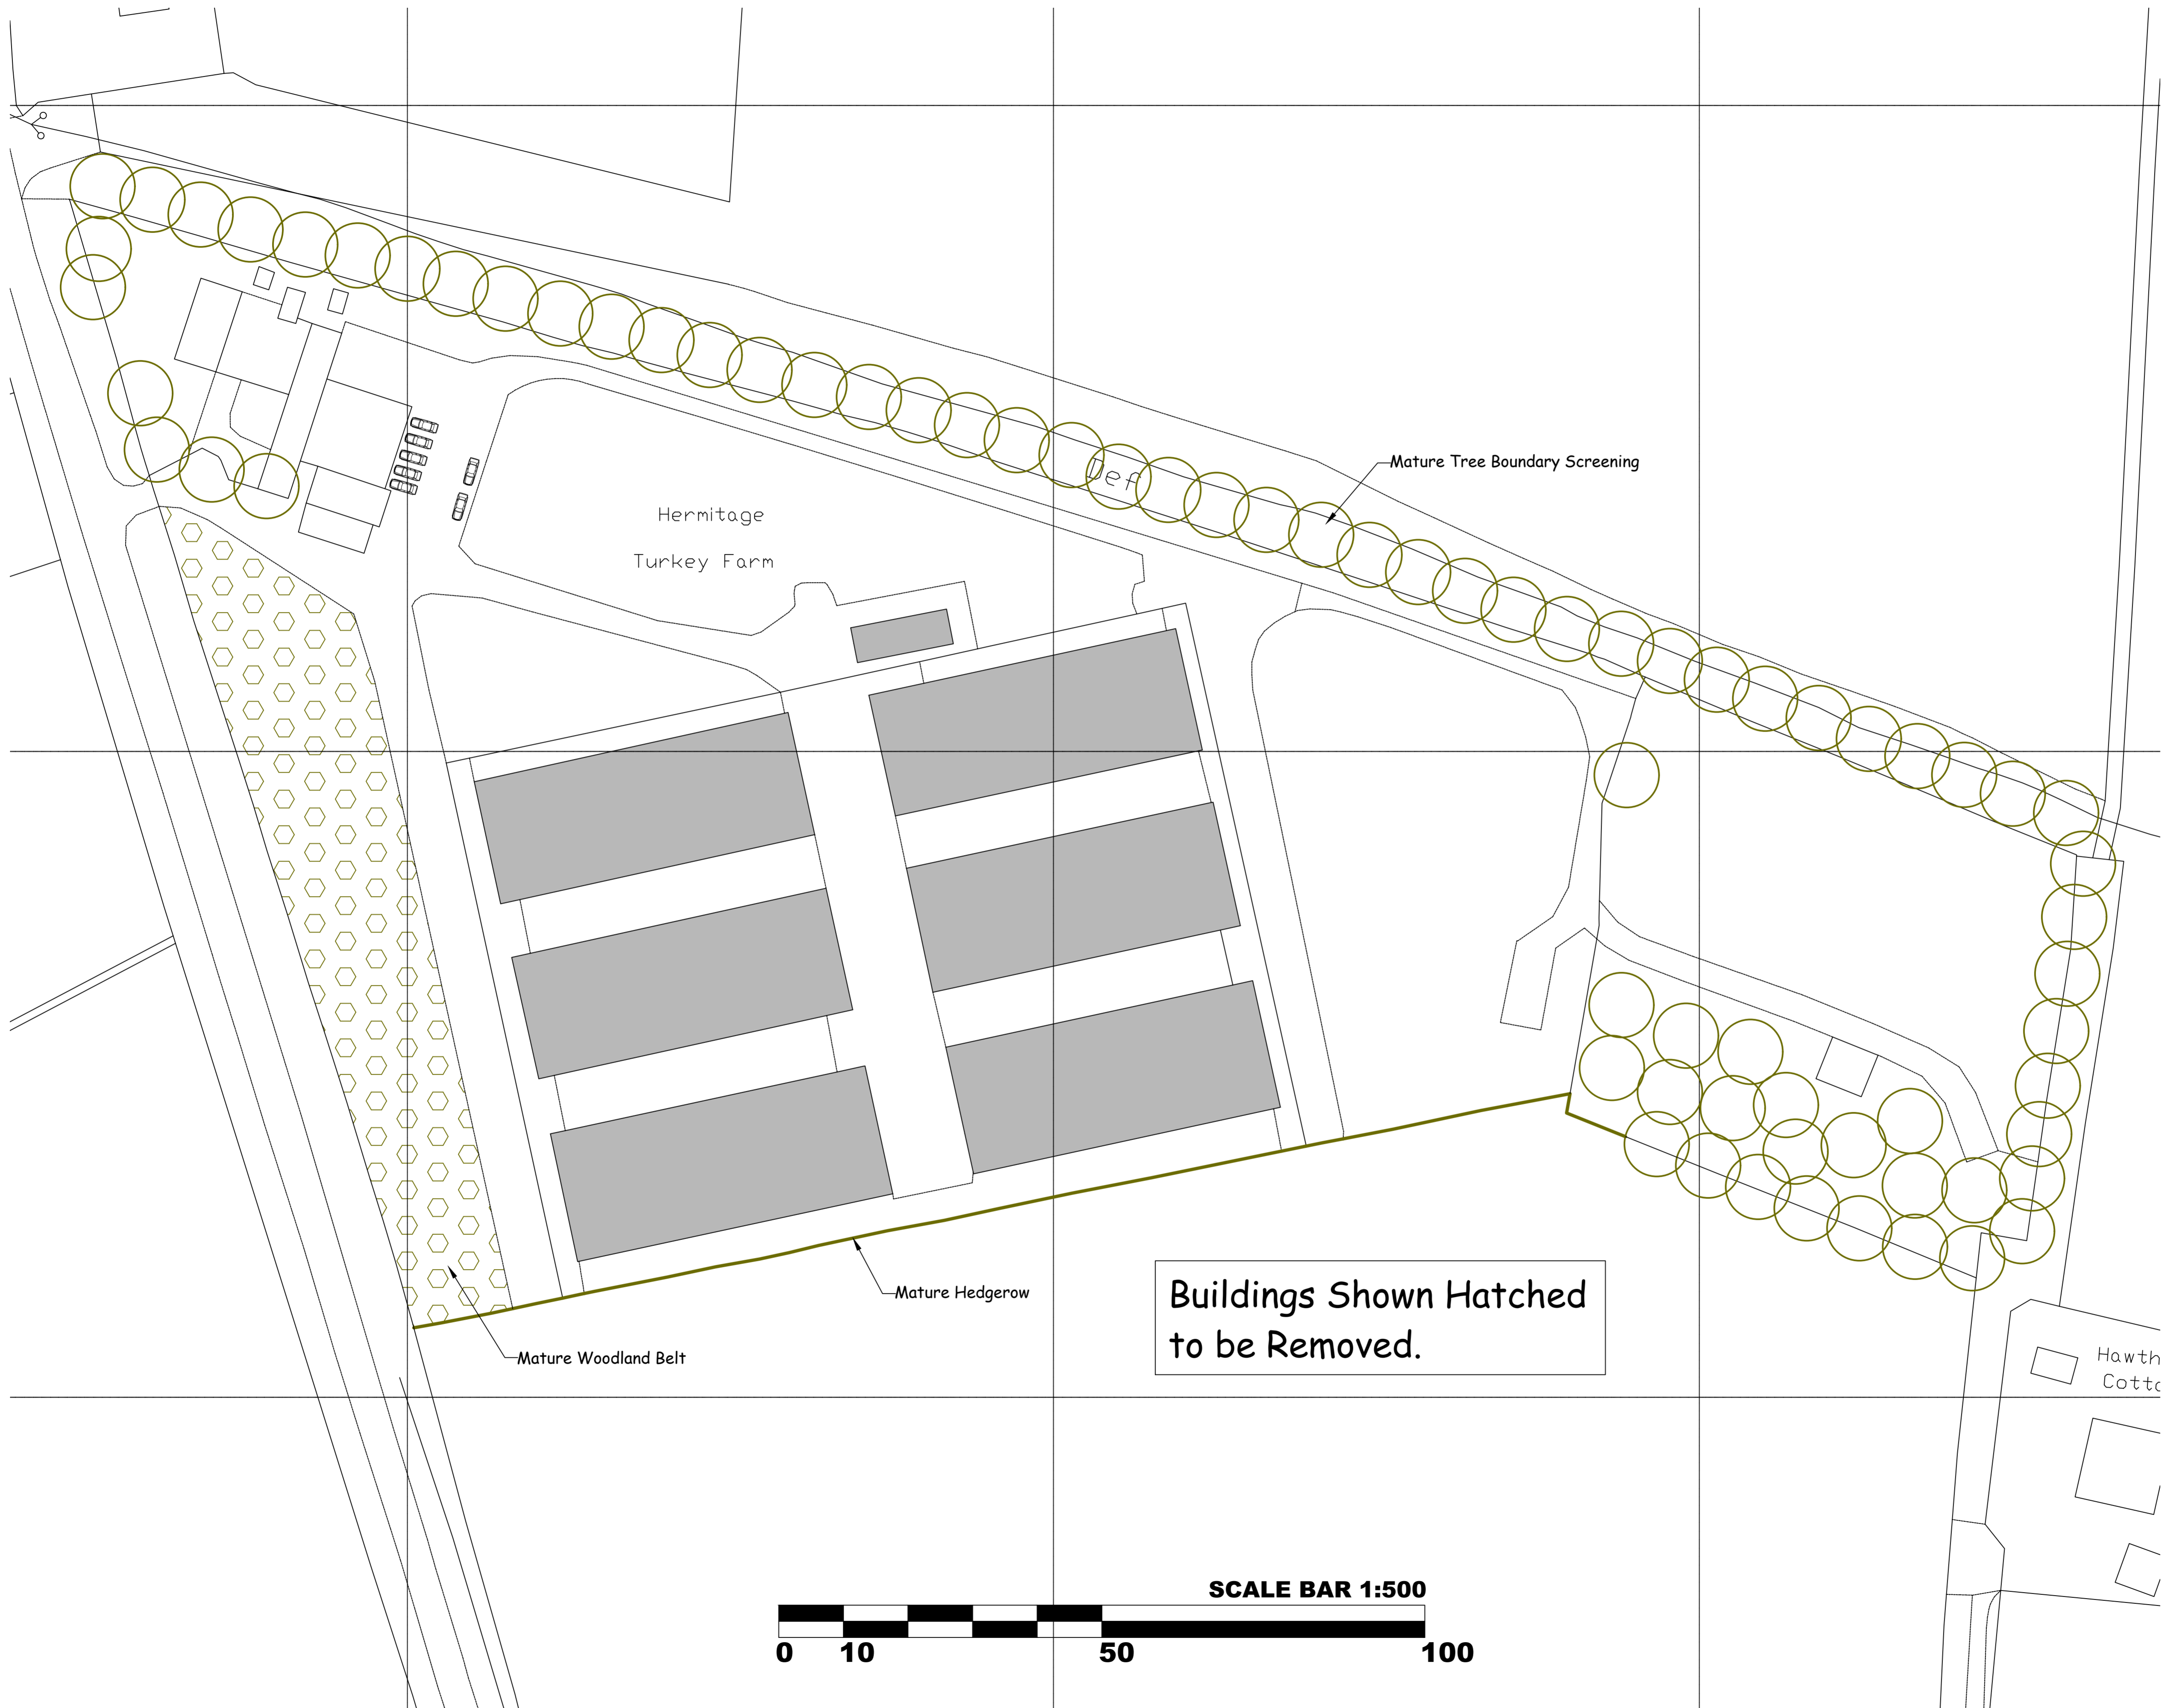

**Buildings Shown Hatched
to be Removed.**

IAN PICK ASSOCIATES LTD
Specialist Agricultural & Rural Planning Consultants

Station Farm Offices
Wansford Road
Nafferton
Driffield
East Yorkshire
YO25 8NJ

T : 01377 253363
E : mail@ianpick.co.uk
W : www.ianpickassociates.co.uk

CLIENT
Aviagen Turkeys Ltd
Chowley 5
Chowley Oak Business Park
Tattenhall
Cheshire
CH3 9GA

JOB TITLE
Redevelopment of Hermitage
Turkey Farm, CW4 8HA

DWG. TITLE
Existing Site Plan A1

SCALE 1=500
DRN IP

DWG. NUMBER
IP/ATL/01

DATE Feb 23
REV -