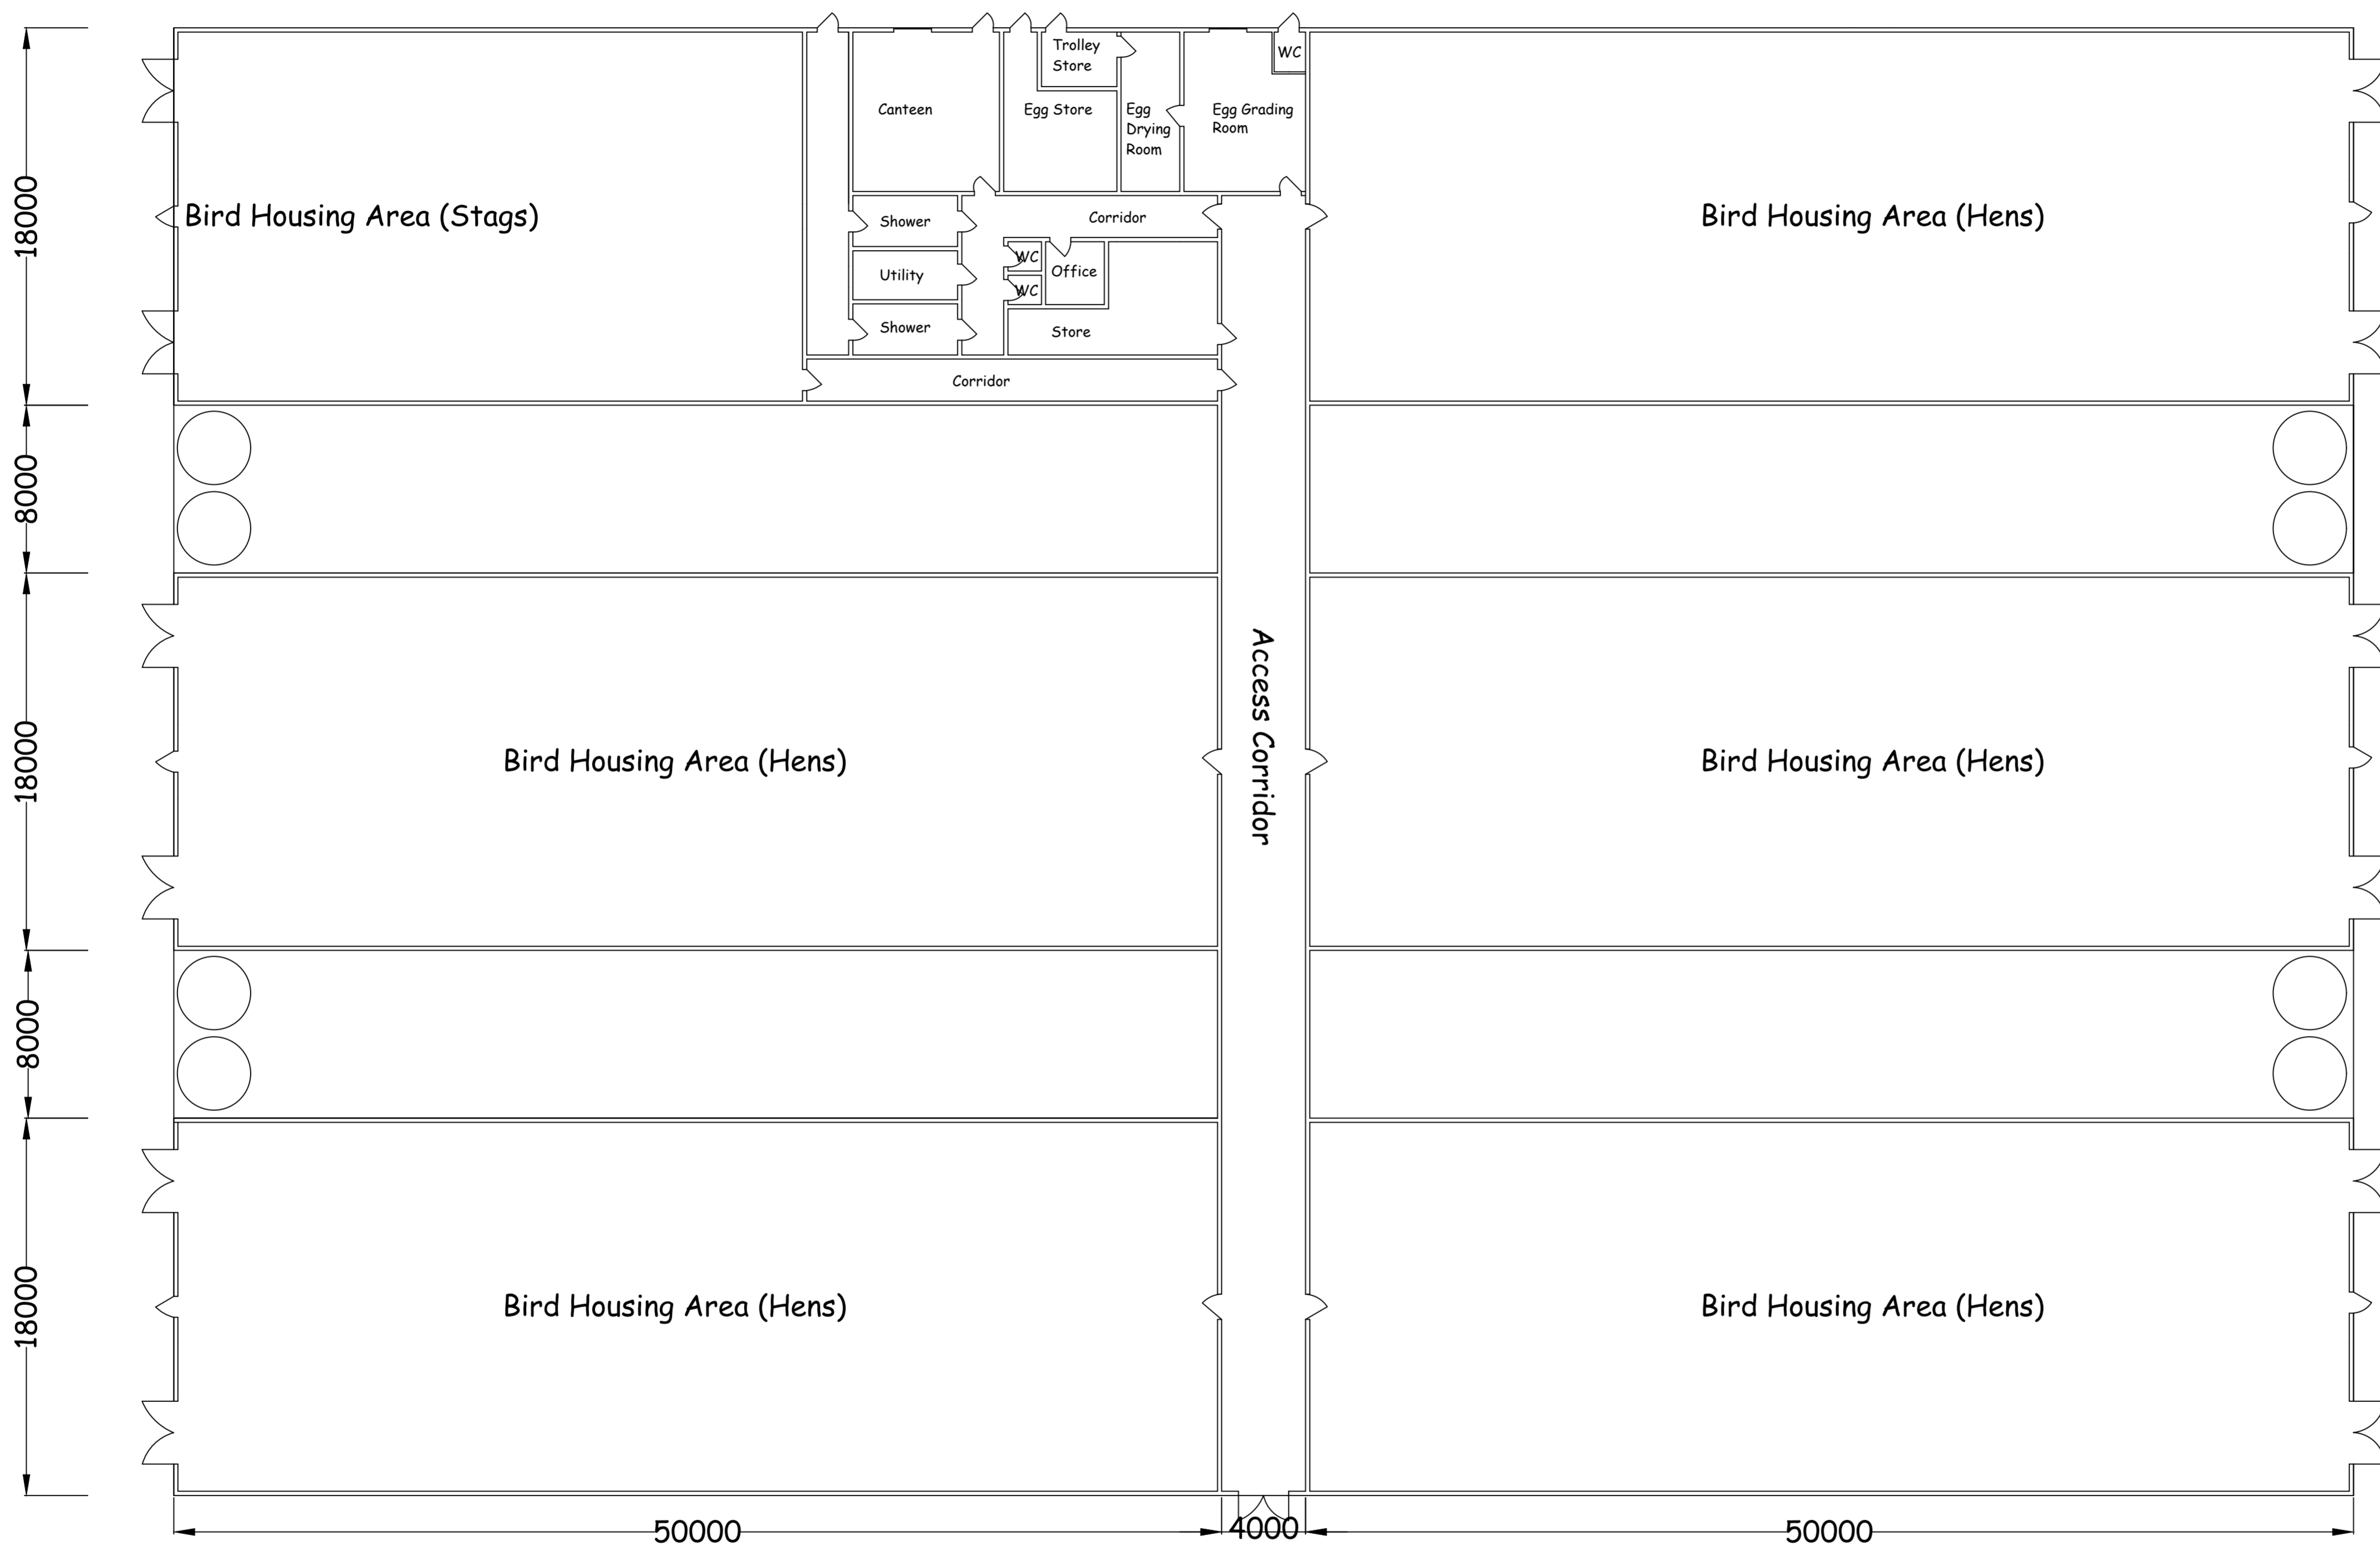

Floor Plan

IAN PICK ASSOCIATES LTD
Specialist Agricultural & Rural Planning Consultants

Station Farm Offices
Wansford Road
Nafferton
Driffield
East Yorkshire
YO25 8NJ

T : 01377 253363
E : mail@ianpick.co.uk
W : www.ianpickassociates.co.uk

CLIENT
Aviagen Turkeys Ltd
Chowley 5
Chowley Oak Business Park
Tattenhall
Cheshire
CH3 9GA

JOB TITLE
Redevelopment of Hermitage
Turkey Farm, CW4 8HA

DWG. TITLE
Proposed Floor Plan A1

SCALE 1=200
DRN IP

DWG. NUMBER
IP/ATL/05

DATE Feb 23
REV -