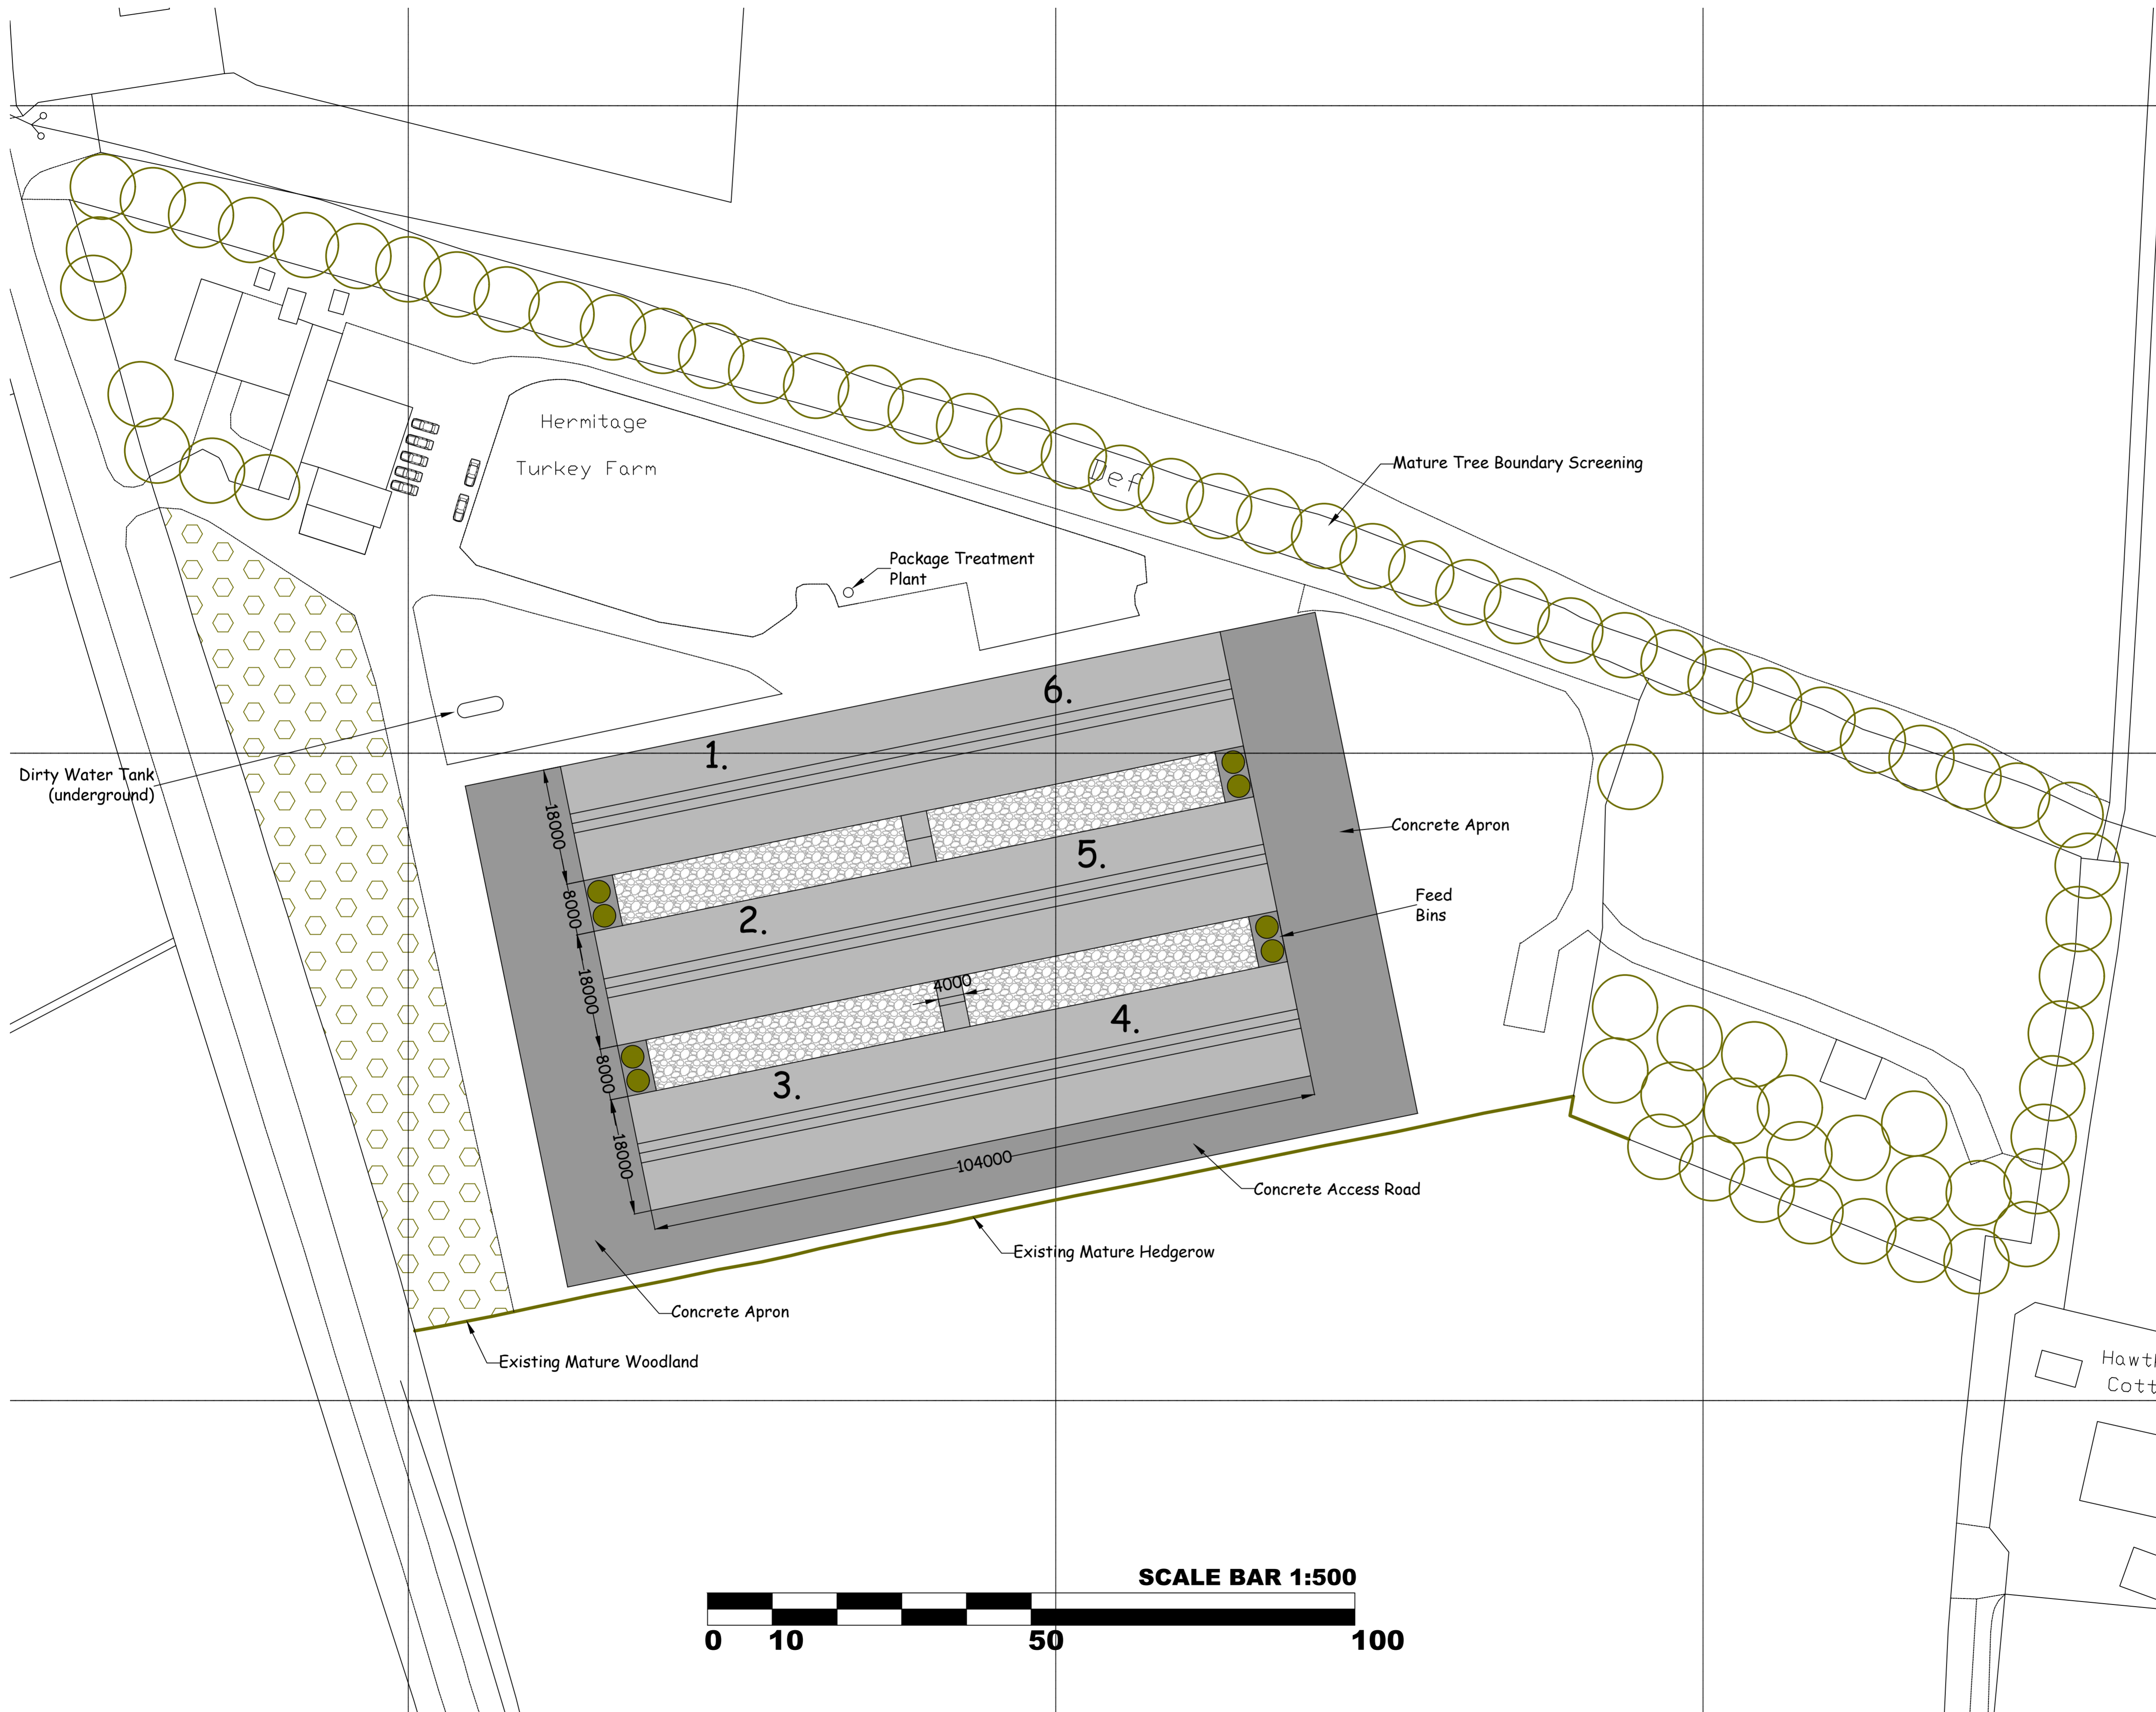

IAN PICK ASSOCIATES LTD
Specialist Agricultural & Rural Planning Consultants

Station Farm Offices
Wansford Road
Nafferton
Driffield
East Yorkshire
YO25 8NJ

T : 01377 253363
E : mail@ianpick.co.uk
W : www.ianpickassociates.co.uk

CLIENT
Aviagen Turkeys Ltd
Chowley 5
Chowley Oak Business Park
Tattenhall
Cheshire
CH3 9GA

JOB TITLE
Redevelopment of Hermitage
Turkey Farm, CW4 8HA

DWG. TITLE
Proposed Site Plan A1

SCALE 1=500

DRN IP

DWG. NUMBER
IP/ATL/03

DATE Feb 23

REV -